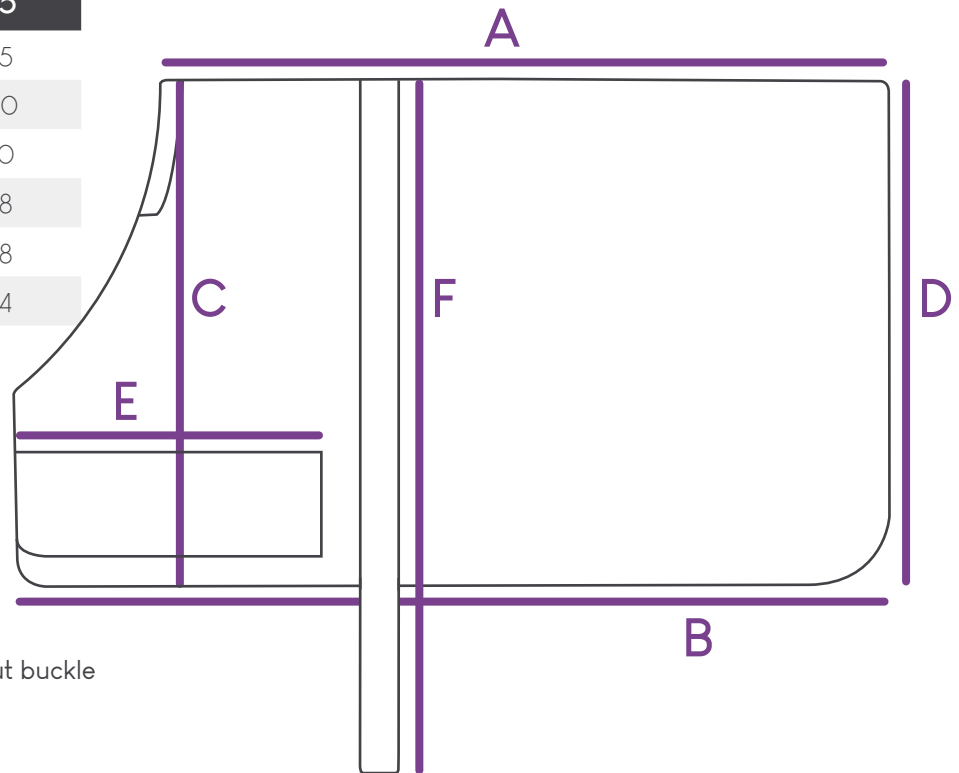

# Size chart rugs

All measurements are listed in CM.

## Foal rug turnout collection

	65	80	95
A	65	80	95
B	100	115	130
C	50	55	60
D	48	53	58
E	48	53	58
F	52	58	64

A = Back length

B = Total length

C = Height at withers

D = Height at back

E = Length hook-and-loop fastener

F = Total length surcingles\*

\* Measured on the longest position without buckle